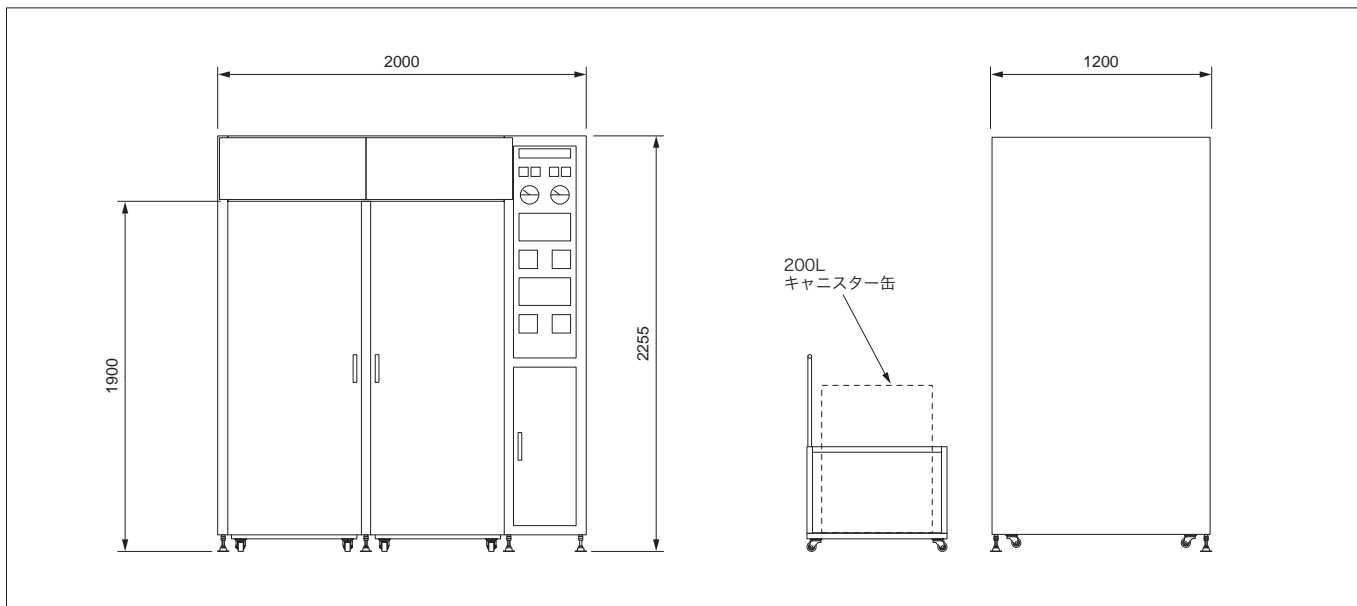

### Feature

- Two 20L plastic tanks are stored and automatically switched. This enables continuous chemical supply.
- 200L canisters can be used. Caster insertion or transfer from the caster can be selected.
- The unit can accommodate the inline system.

## ■装置本体仕様

装置寸法	2000mm (幅) × 1200mm (奥) × 2255mm (高)
装置材質	PVC
薬液タンク収納数 (台車収納)	200Lキャニスター缶 2個 (20Lポリタンク対応可)
供給ポンプ	エアー駆動ポンプ (FF-10) ※薬液によってポンプ型式は変更有り
タンク収納部	左右開閉扉方式
制御方法	単独制御およびインライン対応可能
装置洗浄	ハンドシャワー付
液レベル	静電容量式

## ■Equipment main body specifications

Equipment dimensions	2000 mm (W) x 1200 mm (D) x 2255 mm (H)
Equipment material	PVC
Stored chemical tank Quantity (Caster storage)	Two 200L canisters (20L plastic tank acceptable)
Supply pump	Pneumatic pump (FF-10) * The pump type may vary depending on the chemical.
Tank storage unit	Double swing door type
Control method	Independent control and inline system
Equipment cleaning	With hand shower
Fluid level detection	By capacitive sensors